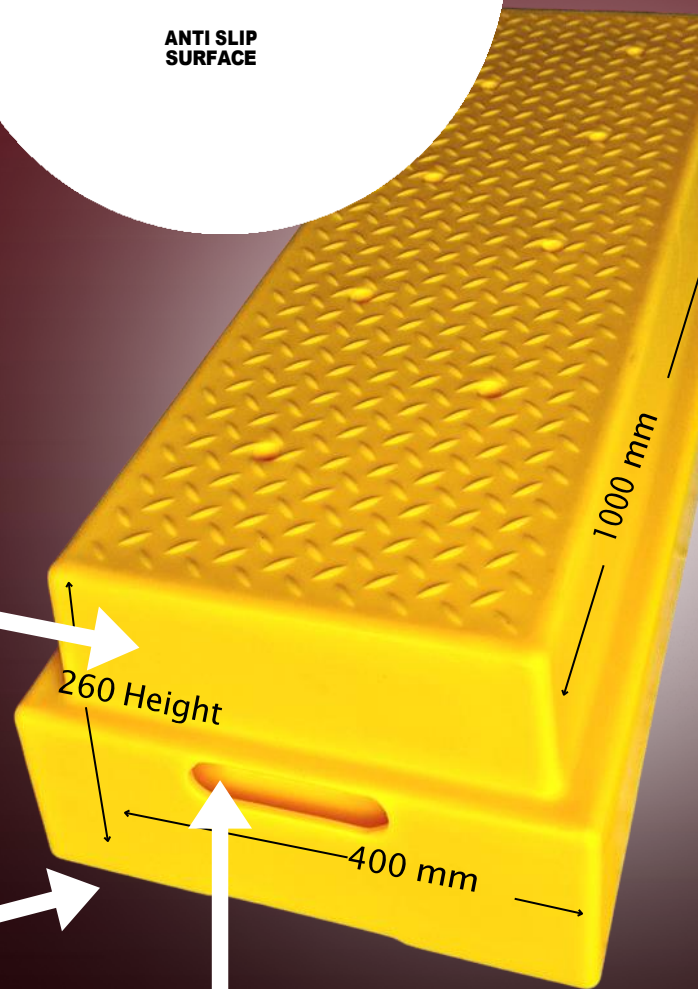

LONGSTEP

LONGSTEP

KEY FEATURES OF THE LONGSTEP

- **Heavy duty (300kg evenly distributed).**
- **Longer platform to reduce moving frequency.**
- **Longer platform to increase foot stance for stability.**
- **Australian Made.**
- **Other colours available on request. (MOQ 40)**

ANTI SLIP SURFACE

LONGSTEPS STACKED

6 RUBBER FEET UNDER THE LONGSTEP

TOP HANDLES ON BOTH SIDES